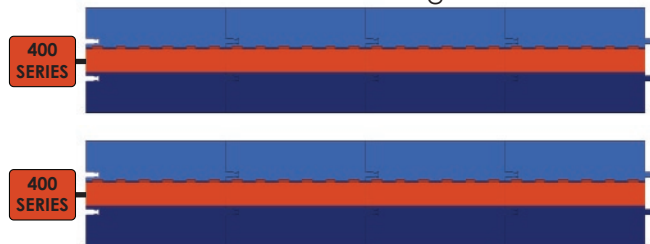

- Connects 14'-28' of linked Interrogators

Interrogator Core Replacement

DC Adapter

D-Tag Interrogator (Gator)

System Information

Because of the versatility provided by the dual series ChronoTrack Controller and the modular D-Tag Interrogator (Gator), the ChronoTrack System is highly configurable. Timing locations can be configured from 42 inches up to 56 feet of continuous lengths with one controller covering as much as 28 feet. The 400 Series ChronoTrack Controller will connect up to 4 Gators (42 inches to 14 Feet) and the 800 Series will connect up to 8 Gators (42 inches to 28 Feet).

Possible Chronotrack Configurations

800 Series Controller & 8 Gators - Coverage: 28 Feet

Two 400 Series Controller & 8 Gators - Coverage: 28 Feet

400 Series Controller & 4 Gators - Coverage: 14 Feet

800 Series Controller & 8 Gators - Coverage: 14 Feet with backup

Two 400 Series Controllers & 8 Gators - Coverage: 14 Feet with Independant Backup

Two 800 Series Controllers & 16 Gators - Coverage: 56 Continuous Feet