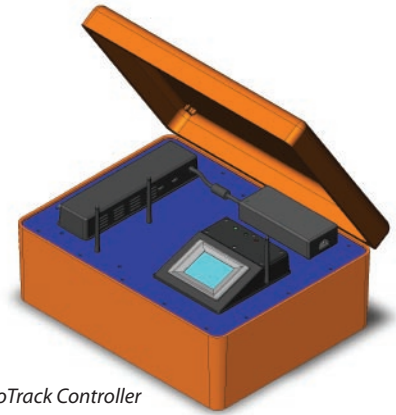

Product Information

ChronoTrack Controller (400 & 800 Series)

- 4 or 8 Port Configurations
 - 400 Series - Connects up to 4 Gators (42 Inches to 14 Feet)
 - 800 Series - Connects up to 8 Gators (42 Inches to 28 Feet)
- 4, 8 & 12 Hour Battery Configurations
- 3.5" QVGA TFT LCD XScale Touch Panel Computer
- Intel PXA270 Processor
- Windows CE
- 802.11 a/b/g
- GSM
- 2 USB Ports
- 2 LAN Ports
- LED System Status Indicators
- Buzzer
- 110v Power Connection
- Physical Dimensions: 19" (L) x 14.50" (W) x 7.62" (H)

ChronoTrack Controller

D-Tag Interrogator (Gator)

- ADA Compliant
- Physical Dimensions: 42" (L) x 31.5" (W) x 1" (H)

4 Port Cable Set - Short

- Connects 14' of linked Interrogators

4 Port Cable Set - Long

- Connects 14'-28' of linked Interrogators

Interrogator Core Replacement

DC Adapter

D-Tag Interrogator (Gator)

System Information

Because of the versatility provided by the dual series ChronoTrack Controller and the modular D-Tag Interrogator (Gator), the ChronoTrack System is highly configurable. Timing locations can be configured from 42 inches up to 56 feet of continuous lengths with one controller covering as much as 28 feet. The 400 Series ChronoTrack Controller will connect up to 4 Gators (42 inches to 14 Feet) and the 800 Series will connect up to 8 Gators (42 inches to 28 Feet).