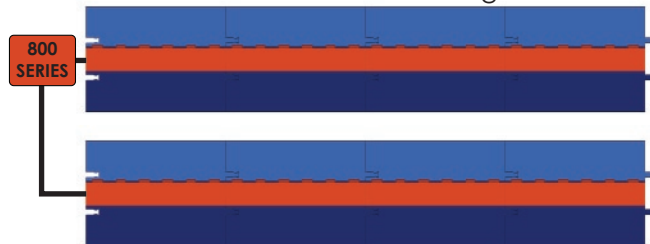

- Connects 14'-28' of linked Interrogators

Interrogator Core Replacement

DC Adapter

D-Tag Interrogator (Gator)

System Information

Because of the versatility provided by the dual series ChronoTrack Controller and the modular D-Tag Interrogator (Gator), the ChronoTrack System is highly configurable. Timing locations can be configured from 42 inches up to 56 feet of continuous lengths with one controller covering as much as 28 feet. The 400 Series ChronoTrack Controller will connect up to 4 Gators (42 inches to 14 Feet) and the 800 Series will connect up to 8 Gators (42 inches to 28 Feet).

Possible Chronotrack Configurations

800 Series Controller & 8 Gators - Coverage: 28 Feet

Two 400 Series Controller & 8 Gators - Coverage: 28 Feet

400 Series Controller & 4 Gators - Coverage: 14 Feet

800 Series Controller & 8 Gators - Coverage: 14 Feet with backup

Two 400 Series Controllers & 8 Gators - Coverage: 14 Feet with Independant Backup

Two 800 Series Controllers & 16 Gators - Coverage: 56 Continuous Feet